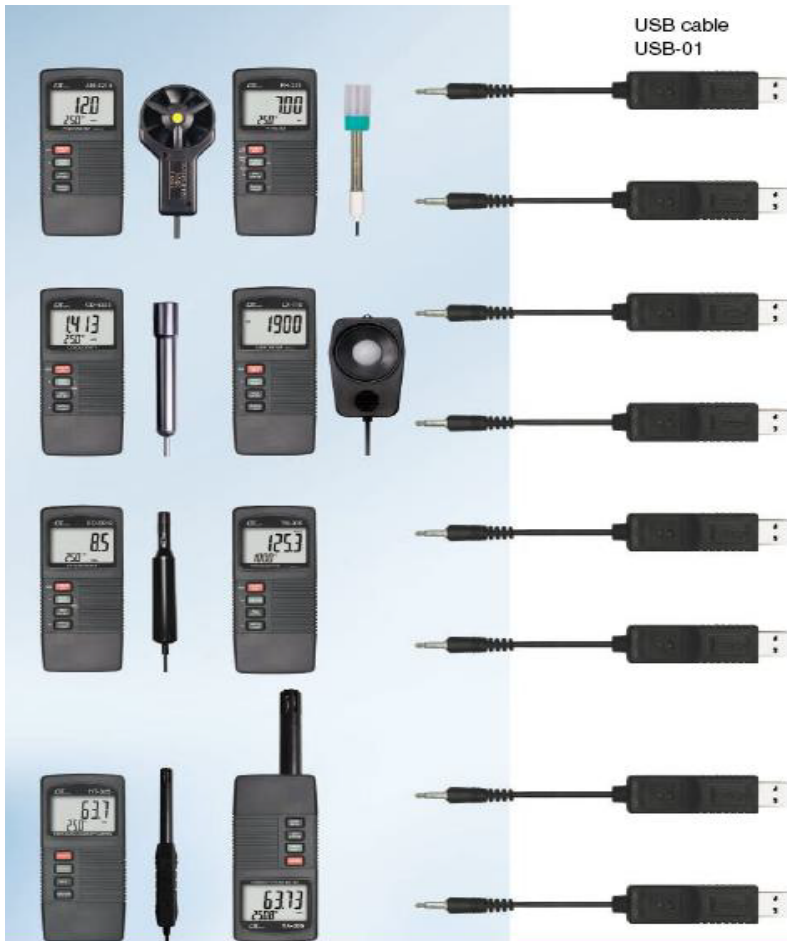

*multi-instruments data logging system and data recorder
8 meters/64 channels DATA*

DATA ACQUISITION SOFTWARE

Model : SW-808

ISO-9001, CE, IEC1010

USB Cable, USB-01

LUTRON ELECTRONIC

The Art of Measurement